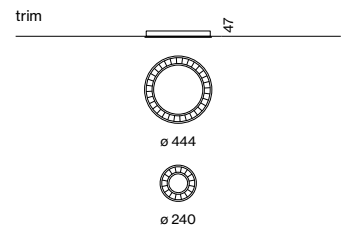

Types

Colours

Light distribution

suitable for plaster-board or grid ceilings

DIN EN 12464-1
UGR ≤ 19

tunable white
2700-6500K