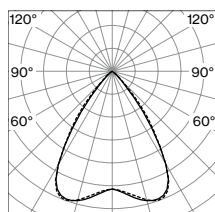

Light distribution

reflector (UGR ≤ 19)
direct

LUMINOUS FLUX value calculated for
CRI ≥ 80, colour white, reflector chrome