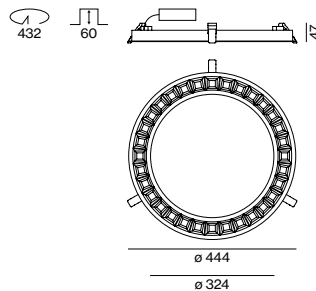

Order options

COLOUR TEMPERATURE	☐☐
3000K	5
4000K	6
tunable white 2700–6500K*	D
*DALI-2 DT8	

CONTROL

DALI-2

MATERIAL COLOUR

☐ traffic white RAL 9016	7
● jet black RAL 9005	8

LIGHT OPTIC COLOUR

chrome reflector	R
black reflector	B

LIGHT OPTIC COVER

reflector (UGR ≤ 19)

Options on request

COLOUR RENDERING INDEX

CRI ≥ 90

GRID CEILING MOUNTING

installed in module 600 × 600 mm
installed in module 625 × 625 mm

INLAY

sensor
emergency light

MITA circle 240 trim

DIRECT

SYSTEM POWER	COLOUR TEMP.	LUMINOUS FLUX	ORDER CODE
13.9W	3000K	1950lm	074-8114::3■
	4000K	2160lm	

MITA circle 450 trim

DIRECT

SYSTEM POWER	COLOUR TEMP.	LUMINOUS FLUX	ORDER CODE
30W	3000K	4220lm	074-8116::3■
	4000K	4650lm	
41W*	3000K	5490lm	074-8126::3■
	4000K	6060lm	

*not for tunable white

Accessories

BLIND COVER

TYPE	ORDER CODE
MITA 240 circle recessed	074-891141■
MITA 450 circle recessed	074-891161■