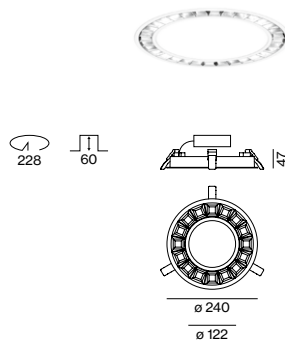

Order options

COLOUR TEMPERATURE	☐☐
3000K	5
4000K	6
tunable white 2700–6500K*	D
*DALI-2 DT8	

CONTROL

DALI-2

MATERIAL COLOUR

☐ traffic white RAL 9016	7
● jet black RAL 9005	8

LIGHT OPTIC COLOUR

chrome reflector	R
black reflector	B

LIGHT OPTIC COVER

reflector (UGR ≤ 19)

Options on request

COLOUR RENDERING INDEX

CRI ≥ 90

GRID CEILING MOUNTING

installed in module 600 × 600 mm
installed in module 625 × 625 mm

INLAY

sensor
emergency light

MITA circle 240 trim

DIRECT

SYSTEM POWER	COLOUR TEMP.	LUMINOUS FLUX	ORDER CODE
13.9W	3000K	1950lm	074-8114::3■
	4000K	2160lm	

MITA circle 450 trim

DIRECT

SYSTEM POWER	COLOUR TEMP.	LUMINOUS FLUX	ORDER CODE
30W	3000K	4220lm	074-8116::3■
	4000K	4650lm	
41W*	3000K	5490lm	074-8126::3■
	4000K	6060lm	

*not for tunable white

Accessories

BLIND COVER

TYPE	ORDER CODE
MITA 240 circle recessed	074-891141■
MITA 450 circle recessed	074-891161■